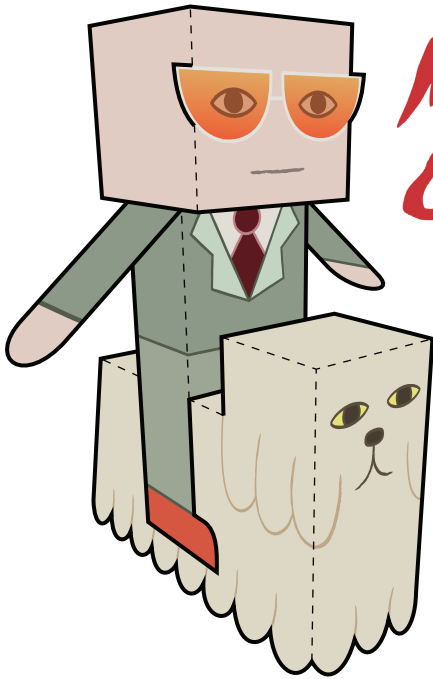

THE MIDNIGHT GOSPEL

A NETFLIX ORIGINAL SERIES

GLASSES MAN

Cut slits on bottom of head to fit tabs on body piece

*This is what your assembled
GLASSES MAN and CHARLOTTE
Paper Foldables will look like!*

- Print template on cardstock paper
- Cut-out along solid black lines
- Fold on dashed lines
- Tape or glue tabs to corresponding sides (double-sided tape or glue stick recommended)
- Assemble separate pieces as instructed

Tape/glue arm sides together

Tape/glue leg sides together

Fit tabs into cut slits on bottom of head piece

CHARLOTTE