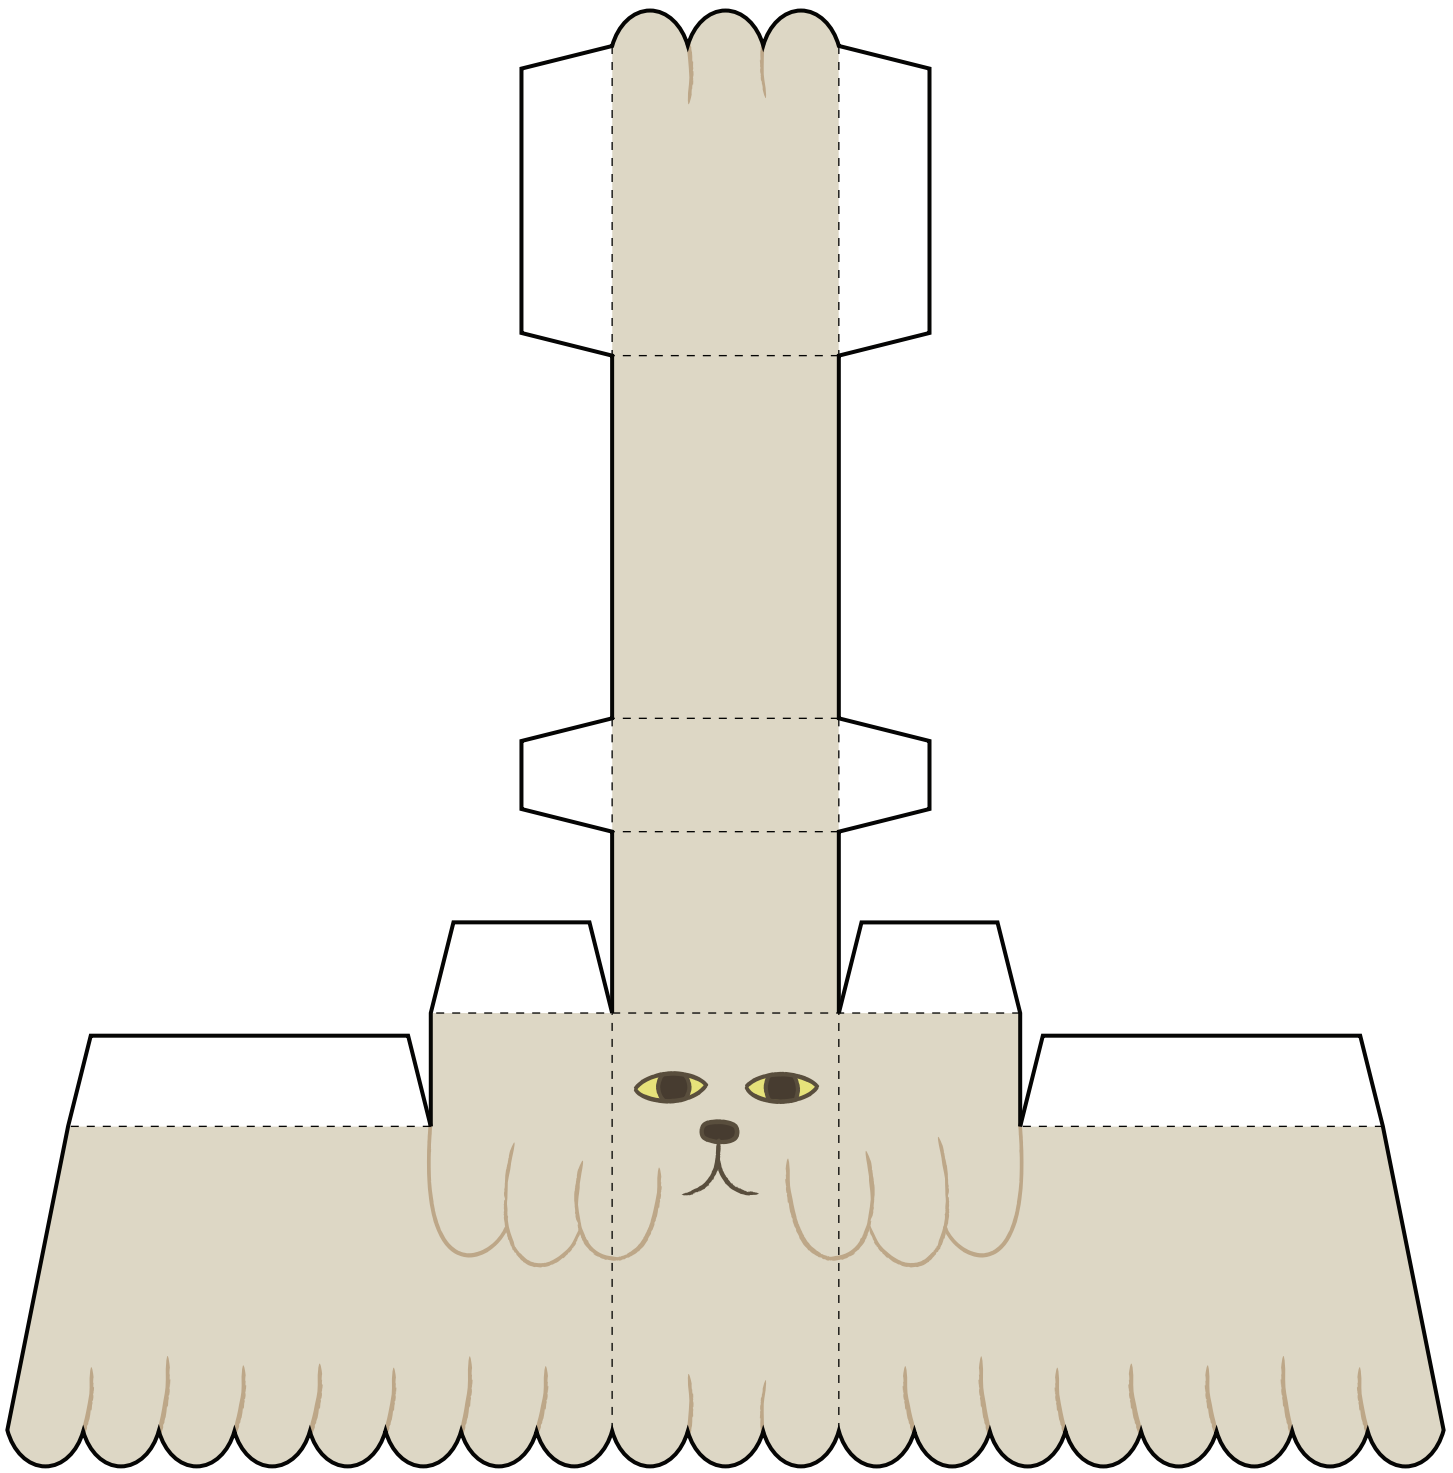

THE MIDNIGHT GOSPEL

A NETFLIX ORIGINAL SERIES

GLASSES MAN

Cut slits on bottom of head to fit tabs on body piece

*This is what your assembled
GLASSES MAN and CHARLOTTE
Paper Foldables will look like!*

- Print template on cardstock paper
- Cut-out along solid black lines
- Fold on dashed lines
- Tape or glue tabs to corresponding sides (double-sided tape or glue stick recommended)
- Assemble separate pieces as instructed

Tape/glue arm sides together

Tape/glue leg sides together

Fit tabs into cut slits on bottom of head piece

CHARLOTTE