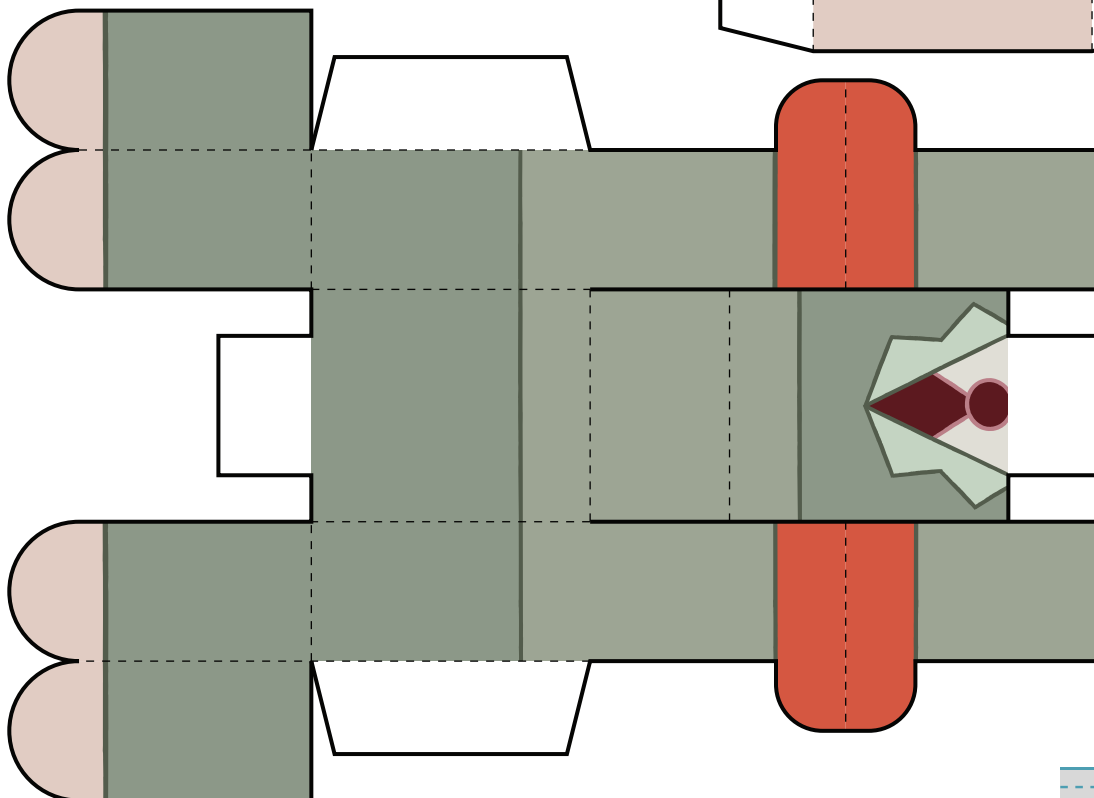

THE MIDNIGHT GOSPEL

A NETFLIX ORIGINAL SERIES

GLASSES MAN

Cut slits on bottom of head to fit tabs on body piece

*This is what your assembled
GLASSES MAN and CHARLOTTE
Paper Foldables will look like!*

- Print template on cardstock paper
- Cut-out along solid black lines
- Fold on dashed lines
- Tape or glue tabs to corresponding sides (double-sided tape or glue stick recommended)
- Assemble separate pieces as instructed

Tape/glue arm sides together

Tape/glue leg sides together

Fit tabs into cut slits on bottom of head piece

CHARLOTTE