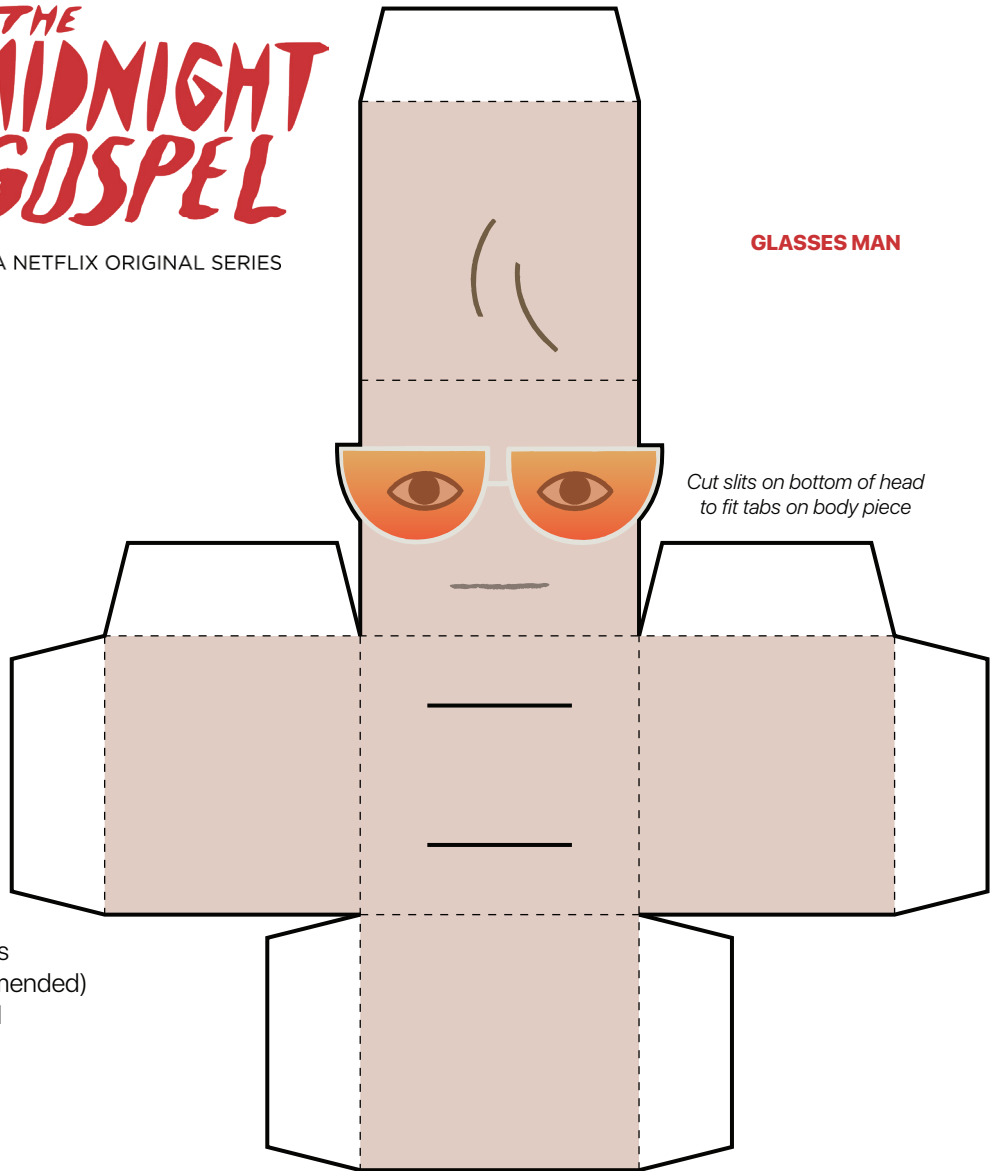

THE MIDNIGHT GOSPEL

A NETFLIX ORIGINAL SERIES

GLASSES MAN

Cut slits on bottom of head to fit tabs on body piece

*This is what your assembled
GLASSES MAN and CHARLOTTE
Paper Foldables will look like!*

- Print template on cardstock paper
- Cut-out along solid black lines
- Fold on dashed lines
- Tape or glue tabs to corresponding sides (double-sided tape or glue stick recommended)
- Assemble separate pieces as instructed

Tape/glue arm sides together

Tape/glue leg sides together

Fit tabs into cut slits on bottom of head piece

CHARLOTTE