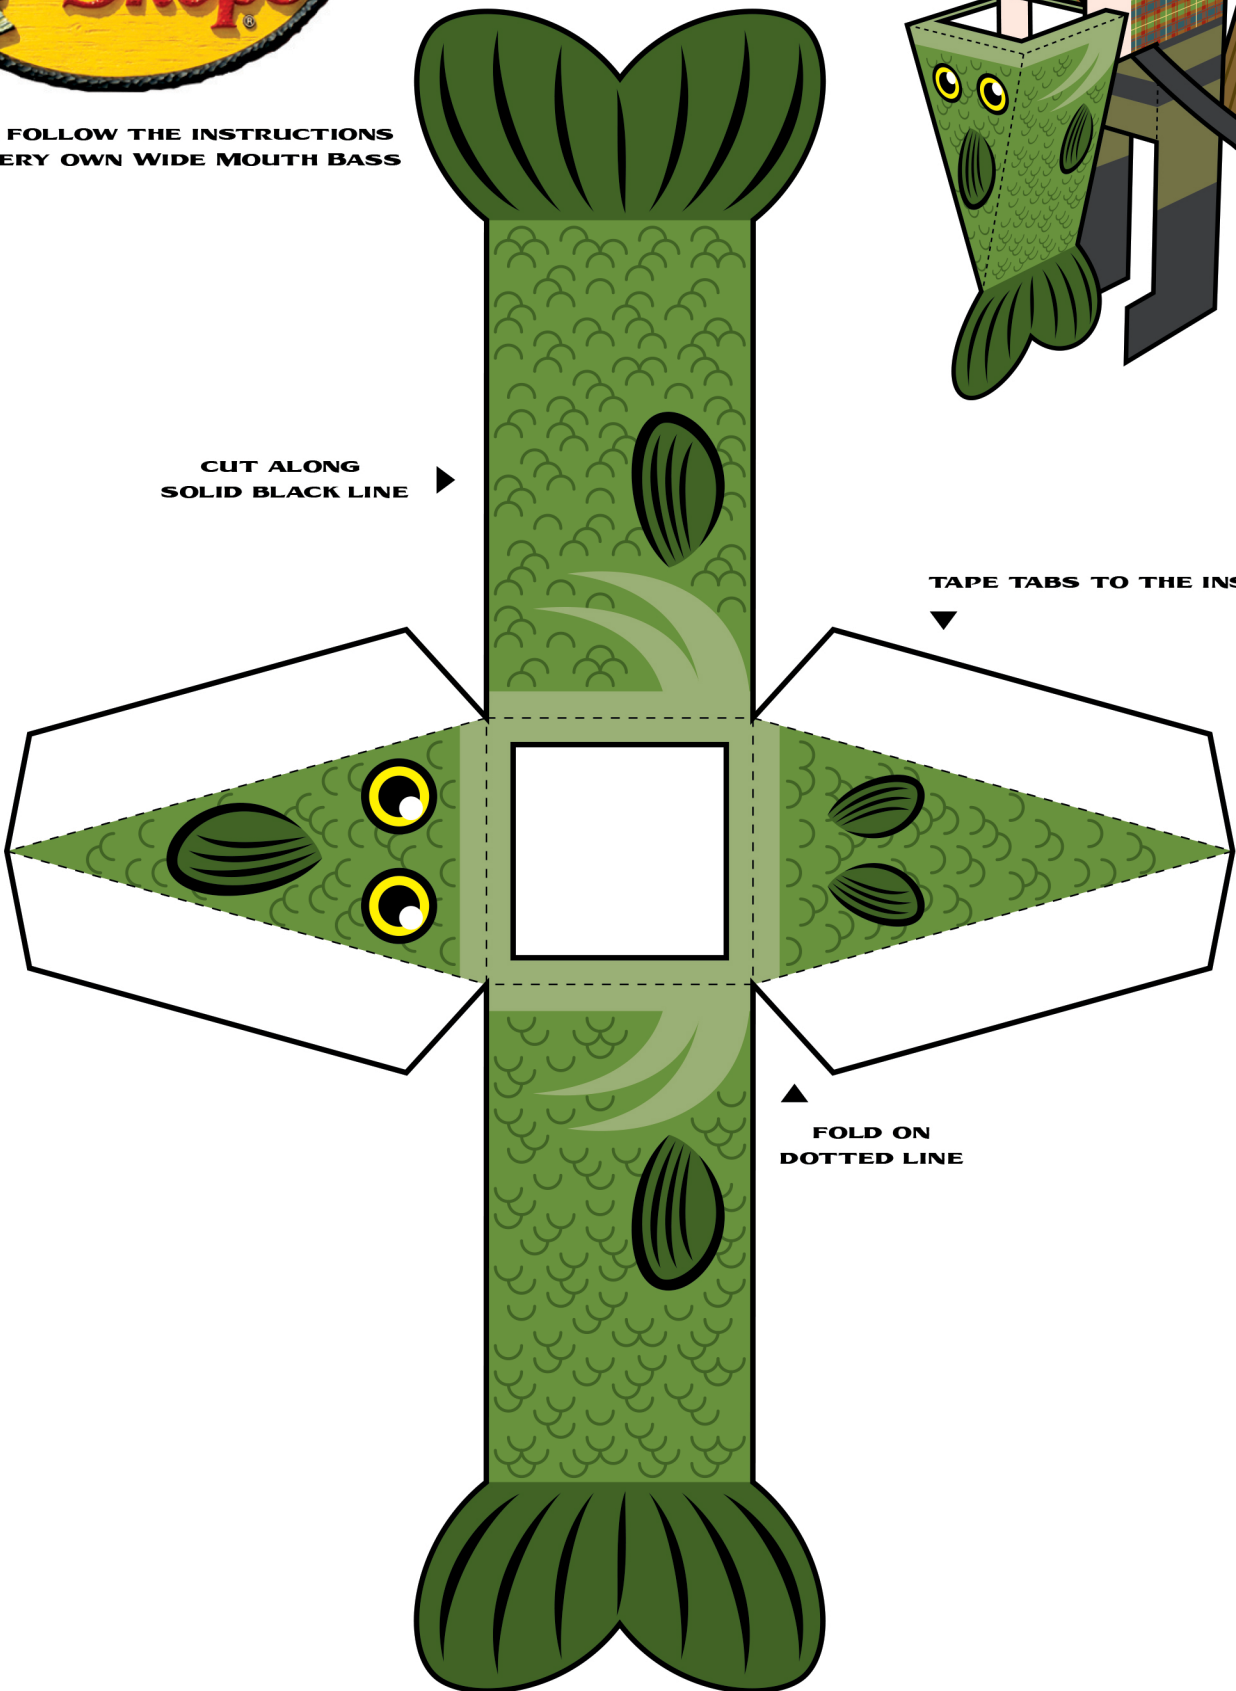

PRINT AND FOLLOW THE INSTRUCTIONS
FOR A NEW FISHING COMPANION...
AND BE SURE TO SEE THE FOLLOWING
PAGES FOR MORE ACCESSORIES

← TAPE TABS TO THE INSIDE

CUT ALONG
SOLID BLACK LINE

FOLD ON
DOTTED LINE

PRINT AND FOLLOW THE INSTRUCTIONS
FOR YOU VERY OWN WIDE MOUTH BASS

CUT ALONG
SOLID BLACK LINE

TAPE TABS TO THE INSIDE

FOLD ON
DOTTED LINE

PRINT AND FOLLOW THE INSTRUCTIONS
FOR YOUR FISHING ACCESSORIES

▲
CUT ALONG
SOLID BLACK LINE

TAPE TABS TO THE INSIDE ▶

FOLD ON
DOTTED LINE