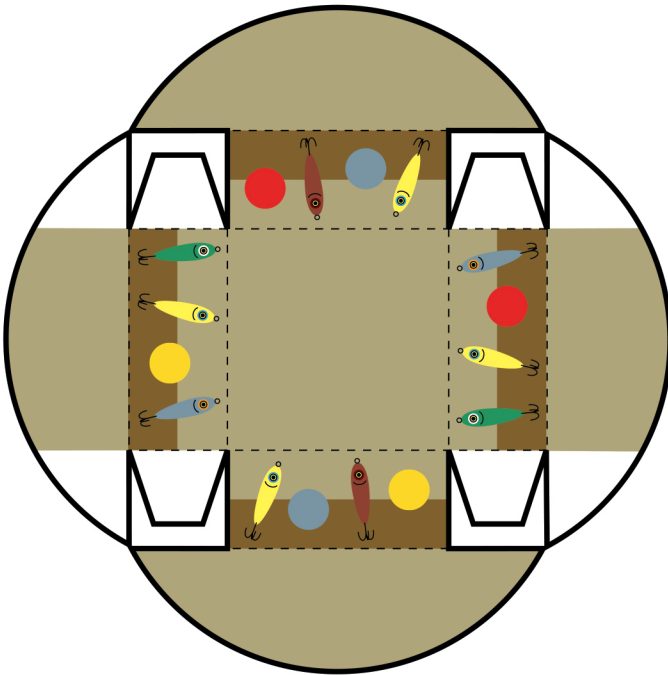

PRINT AND FOLLOW THE INSTRUCTIONS
FOR A NEW FISHING COMPANION...
AND BE SURE TO SEE THE FOLLOWING
PAGES FOR MORE ACCESSORIES

← TAPE TABS TO THE INSIDE

CUT ALONG
SOLID BLACK LINE

FOLD ON
DOTTED LINE

PRINT AND FOLLOW THE INSTRUCTIONS
FOR YOU VERY OWN WIDE MOUTH BASS

CUT ALONG
SOLID BLACK LINE

TAPE TABS TO THE INSIDE

FOLD ON
DOTTED LINE

PRINT AND FOLLOW THE INSTRUCTIONS
FOR YOUR FISHING ACCESSORIES

▲
CUT ALONG
SOLID BLACK LINE

TAPE TABS TO THE INSIDE ▶

FOLD ON
DOTTED LINE