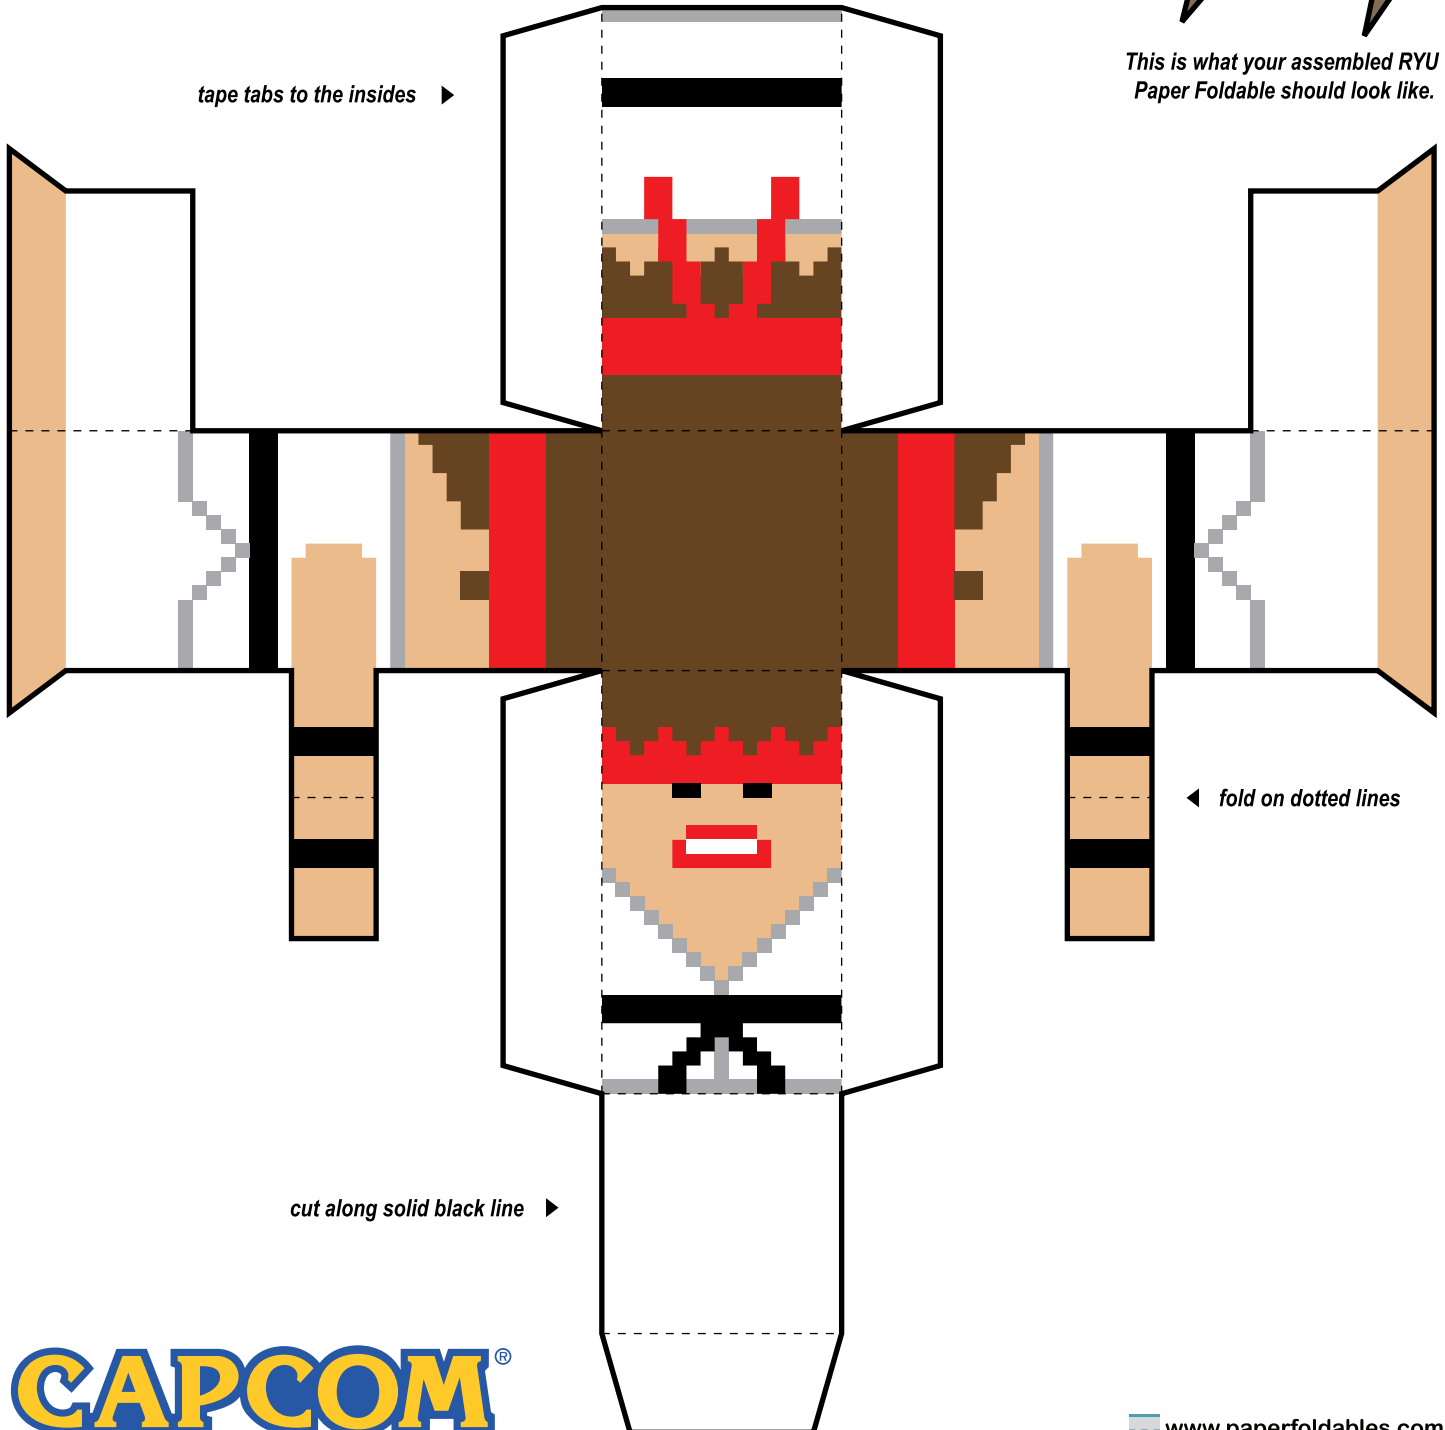

STREET FIGHTER

RYU

Download and print out template on sturdy paper, cut out carefully, and use double-sided tape to assemble.

This is what your assembled RYU Paper Foldable should look like.

CAPCOM®