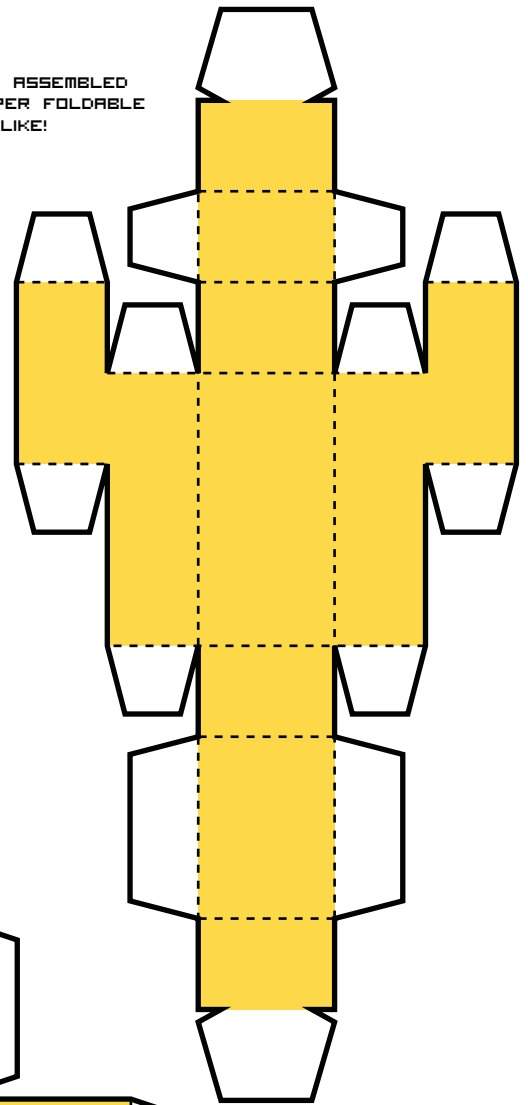

BERZERK

2600

PRINT TEMPLATE ON CARDSTOCK.
CUT-OUT ALONG BLACK OUTLINE.
FOLD ON DOTTED LINES.
TAPE/GLUE FOLDED TABS TO INSIDES.
DOUBLE-SIDED TAPE RECOMMENDED

THIS IS WHAT YOUR ASSEMBLED
"BERZERK 2600" PAPER FOLDABLE
WILL LOOK LIKE!

CUT SLITS TO
CONNECT ARM PIECE

CUT SLITS TO
CONNECT ARM PIECE

TAPE/GLUE LEG
SIDES TOGETHER

TAPE/GLUE LEG
SIDES TOGETHER