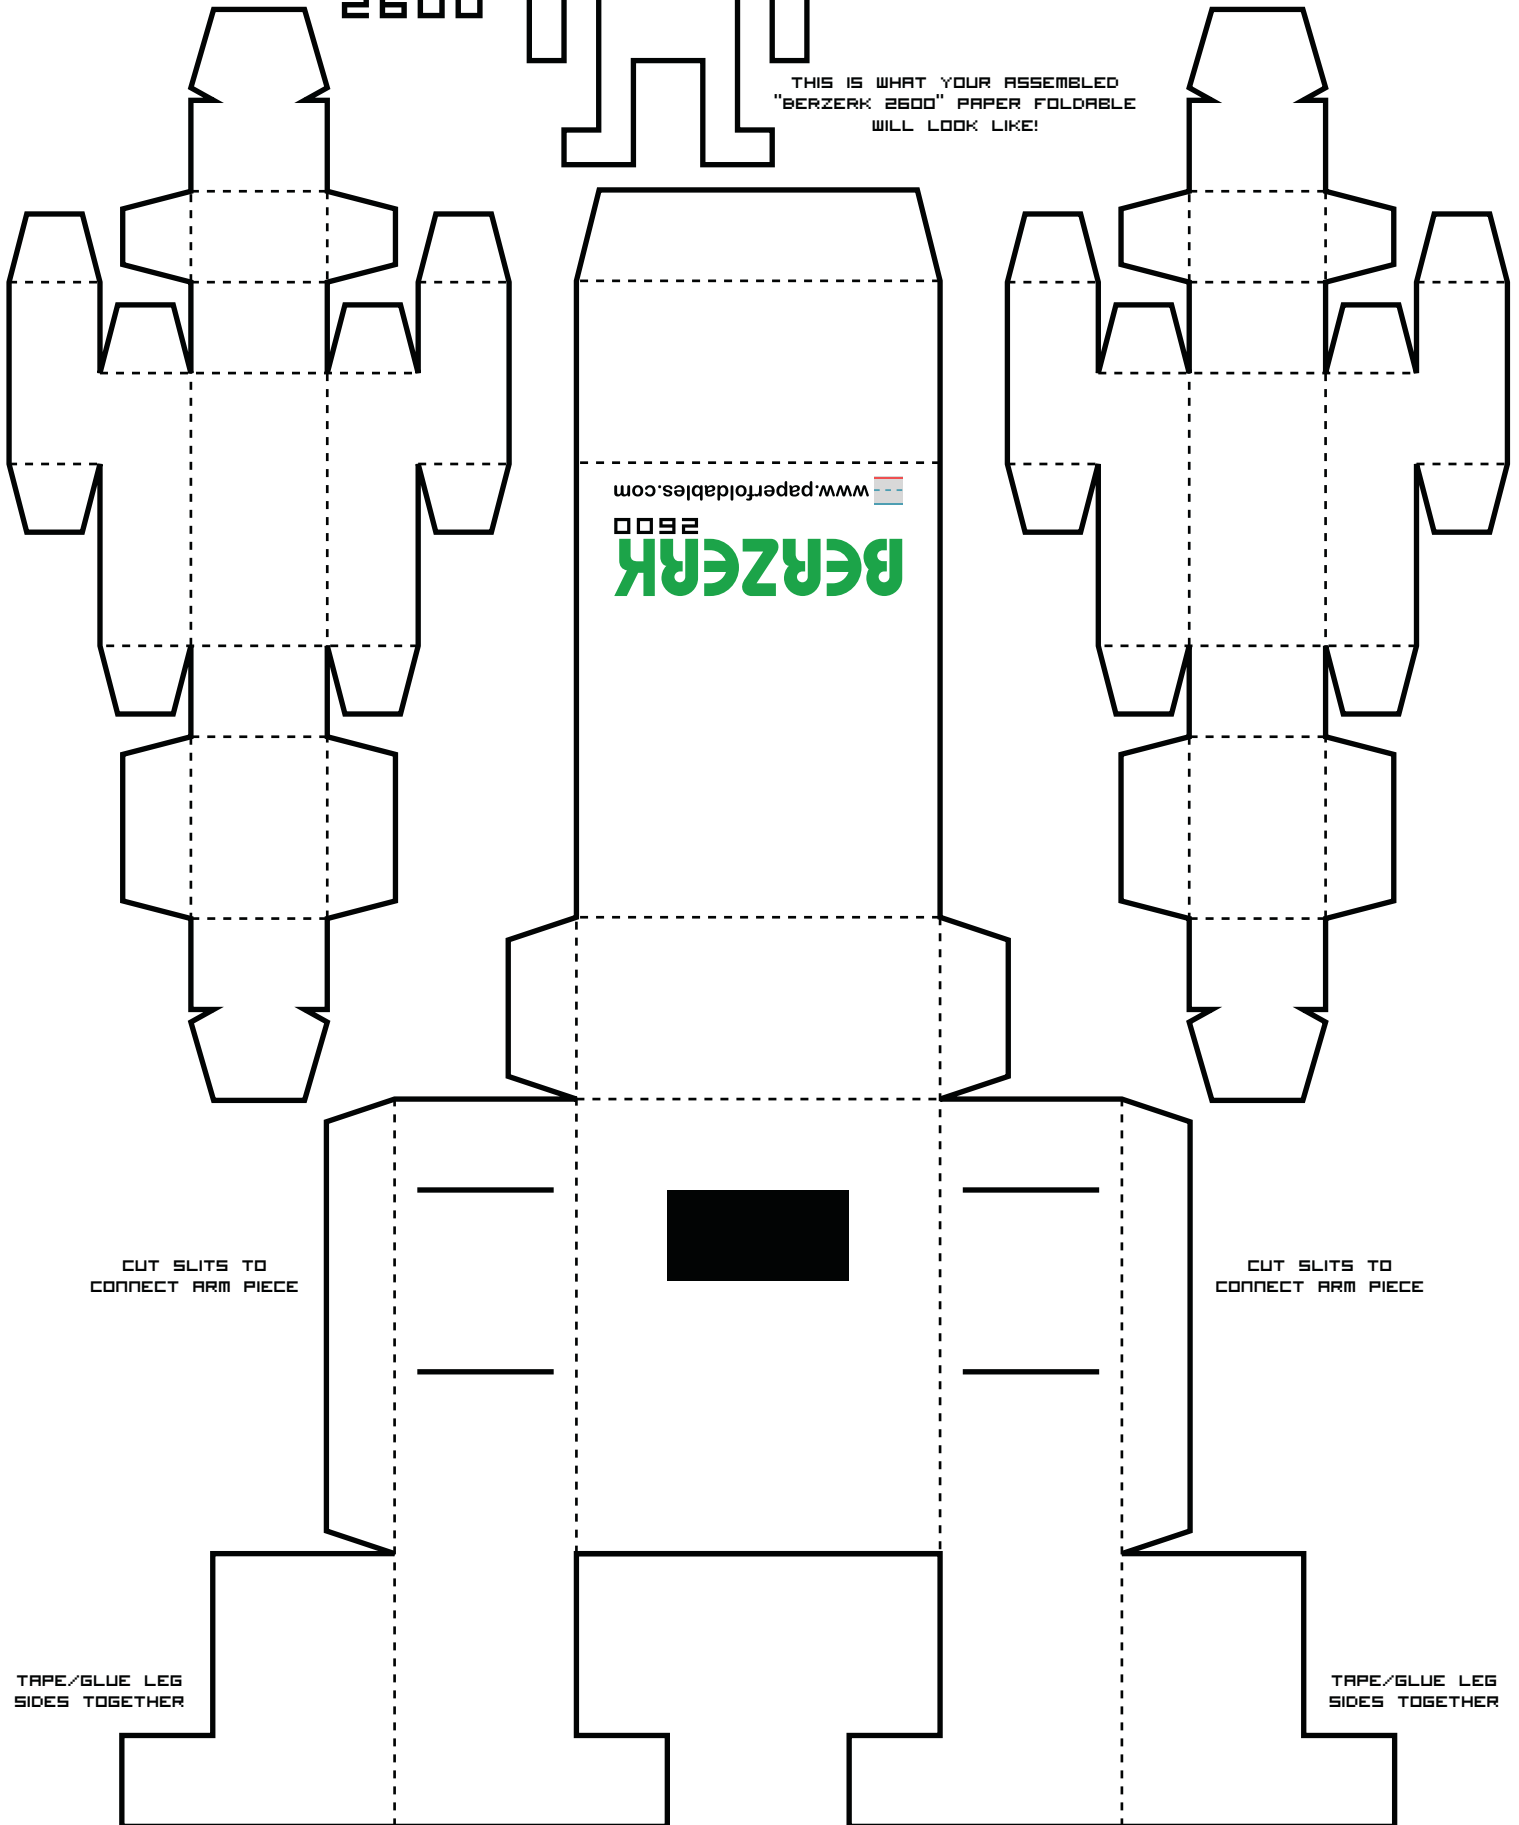

# BERZERK

2600

PRINT TEMPLATE ON CARDSTOCK.  
CUT-OUT ALONG BLACK OUTLINE.  
FOLD ON DOTTED LINES.  
TAPE/GLUE FOLDED TABS TO INSIDES.  
\*DOUBLE-SIDED TAPE RECOMMENDED\*

THIS IS WHAT YOUR ASSEMBLED  
"BERZERK 2600" PAPER FOLDABLE  
WILL LOOK LIKE!

CUT SLITS TO  
CONNECT ARM PIECE

CUT SLITS TO  
CONNECT ARM PIECE

TAPE/GLUE LEG  
SIDES TOGETHER

TAPE/GLUE LEG  
SIDES TOGETHER