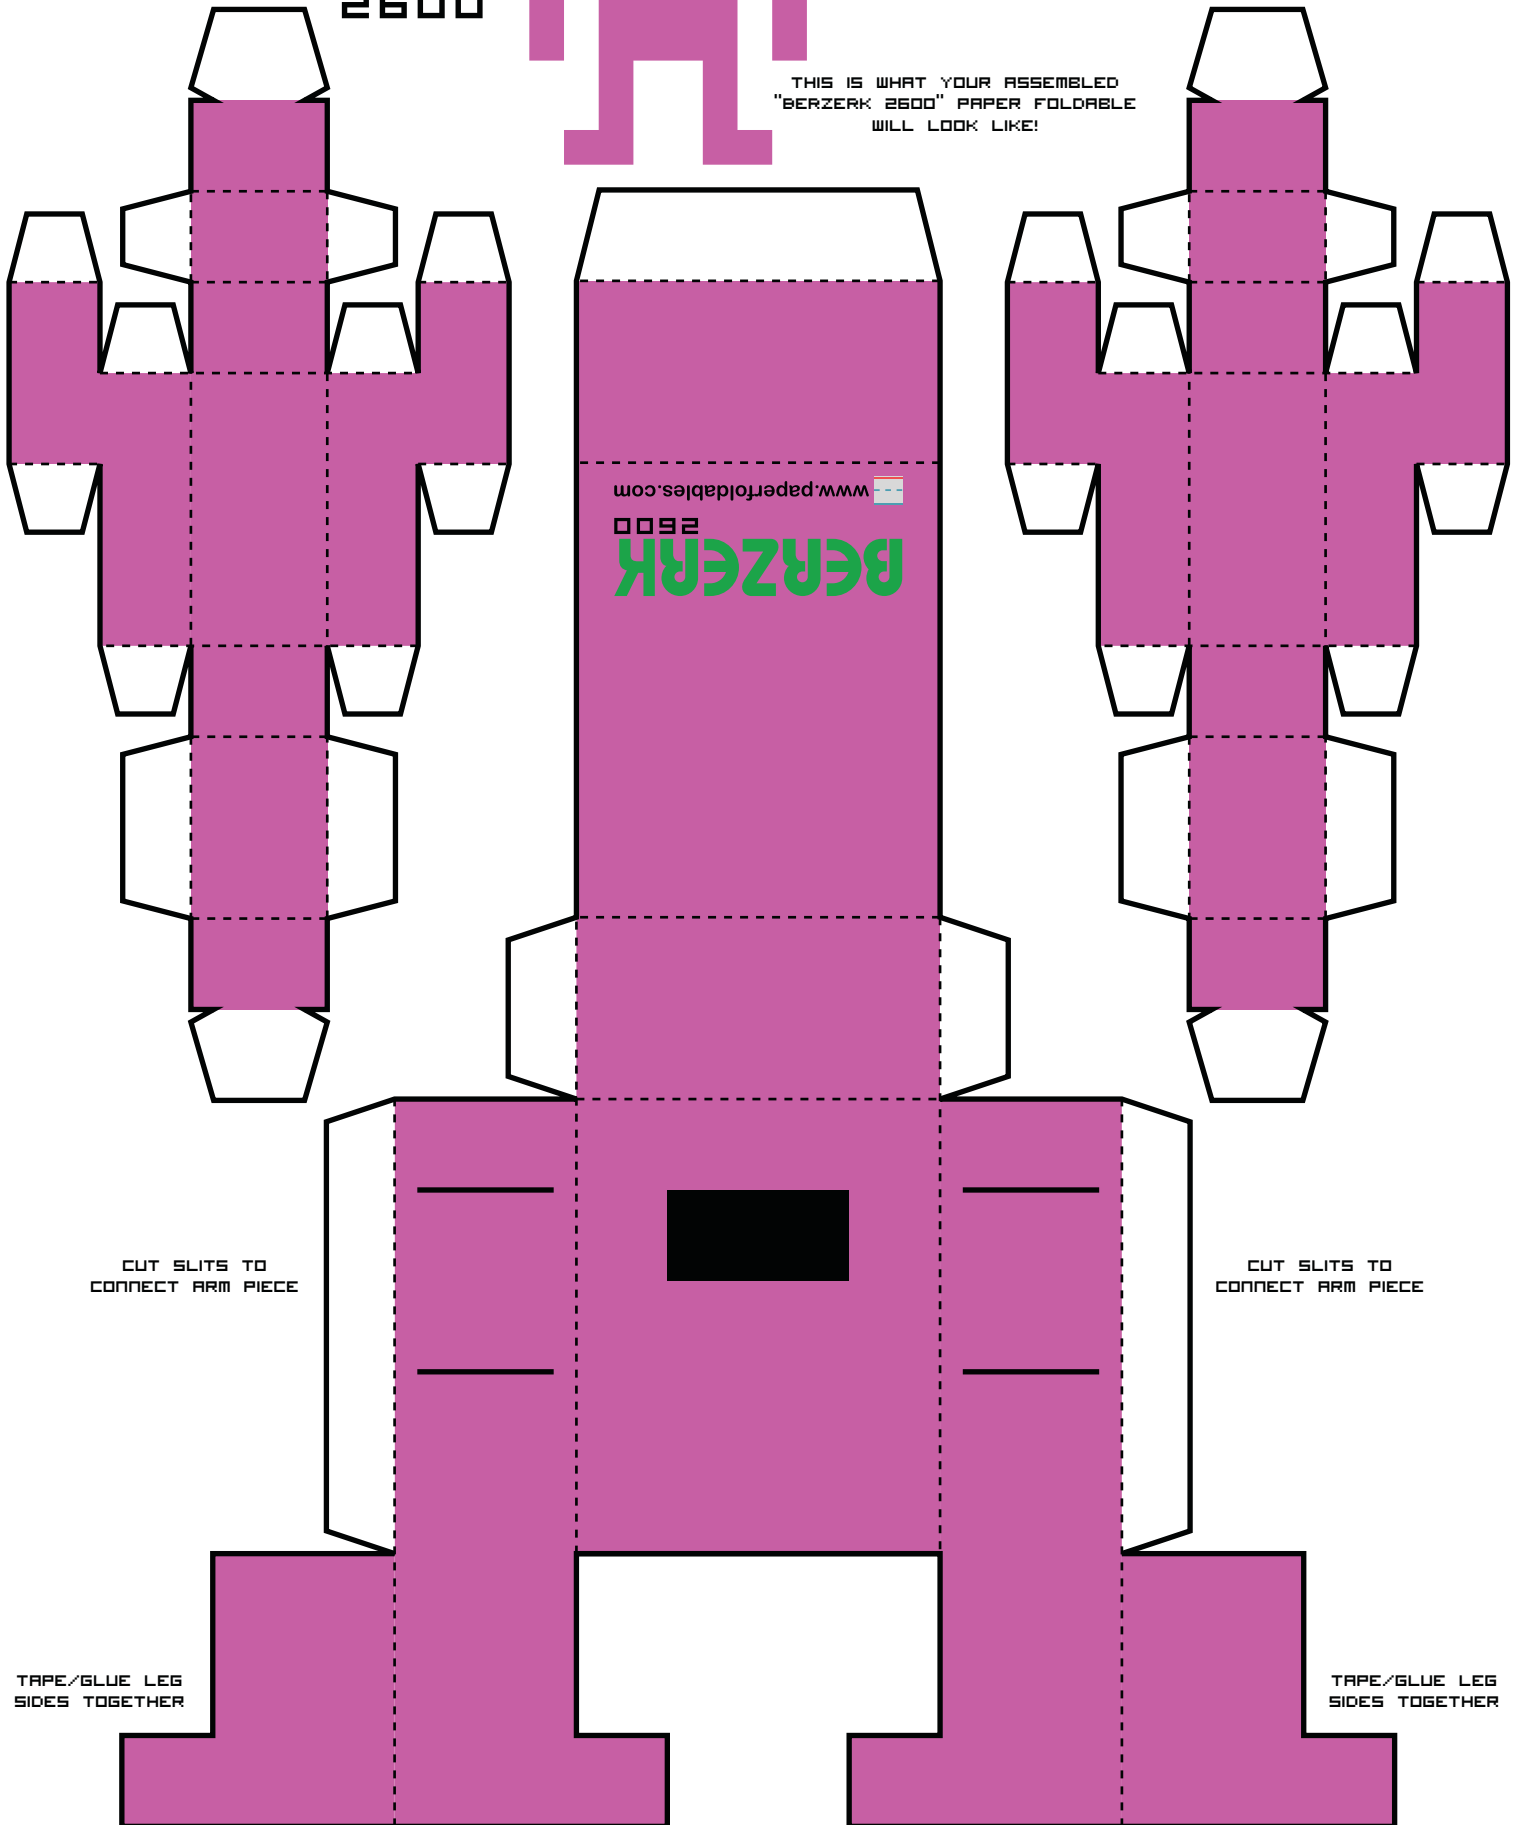

# BERZERK

2600

PRINT TEMPLATE ON CARDSTOCK.  
CUT-OUT ALONG BLACK OUTLINE.  
FOLD ON DOTTED LINES.  
TAPE/GLUE FOLDED TABS TO INSIDES.  
\*DOUBLE-SIDED TAPE RECOMMENDED\*

THIS IS WHAT YOUR ASSEMBLED  
"BERZERK 2600" PAPER FOLDABLE  
WILL LOOK LIKE!

CUT SLITS TO  
CONNECT ARM PIECE

CUT SLITS TO  
CONNECT ARM PIECE

TAPE/GLUE LEG  
SIDES TOGETHER

TAPE/GLUE LEG  
SIDES TOGETHER