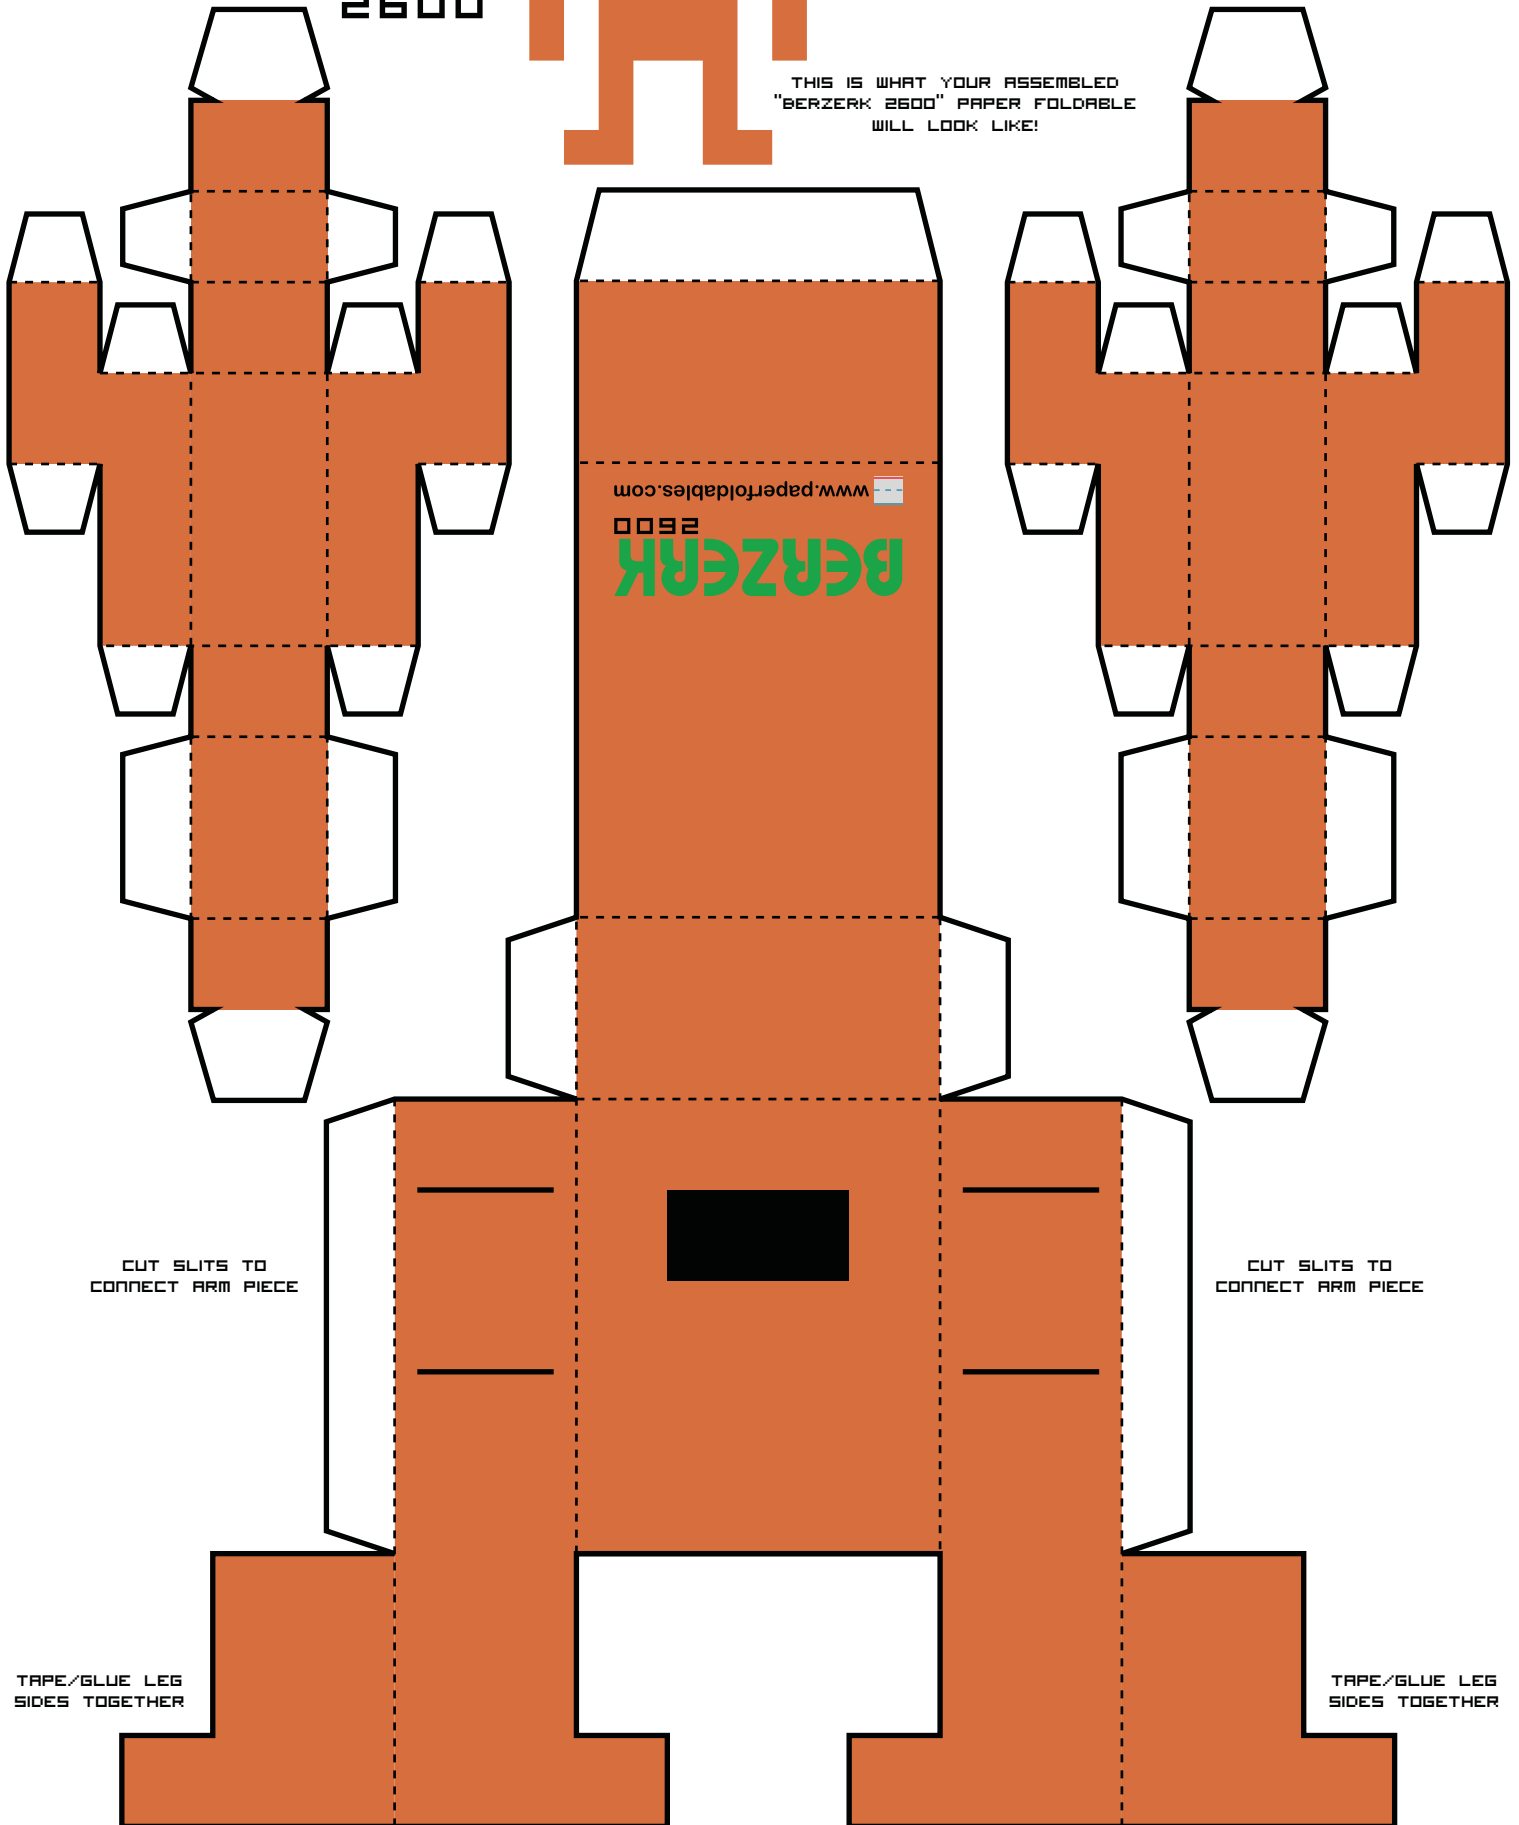

# BERZERK

2600

PRINT TEMPLATE ON CARDSTOCK.  
CUT-OUT ALONG BLACK OUTLINE.  
FOLD ON DOTTED LINES.  
TAPE/GLUE FOLDED TABS TO INSIDES.  
\*DOUBLE-SIDED TAPE RECOMMENDED\*

THIS IS WHAT YOUR ASSEMBLED  
"BERZERK 2600" PAPER FOLDABLE  
WILL LOOK LIKE!

CUT SLITS TO  
CONNECT ARM PIECE

CUT SLITS TO  
CONNECT ARM PIECE

TAPE/GLUE LEG  
SIDES TOGETHER

TAPE/GLUE LEG  
SIDES TOGETHER