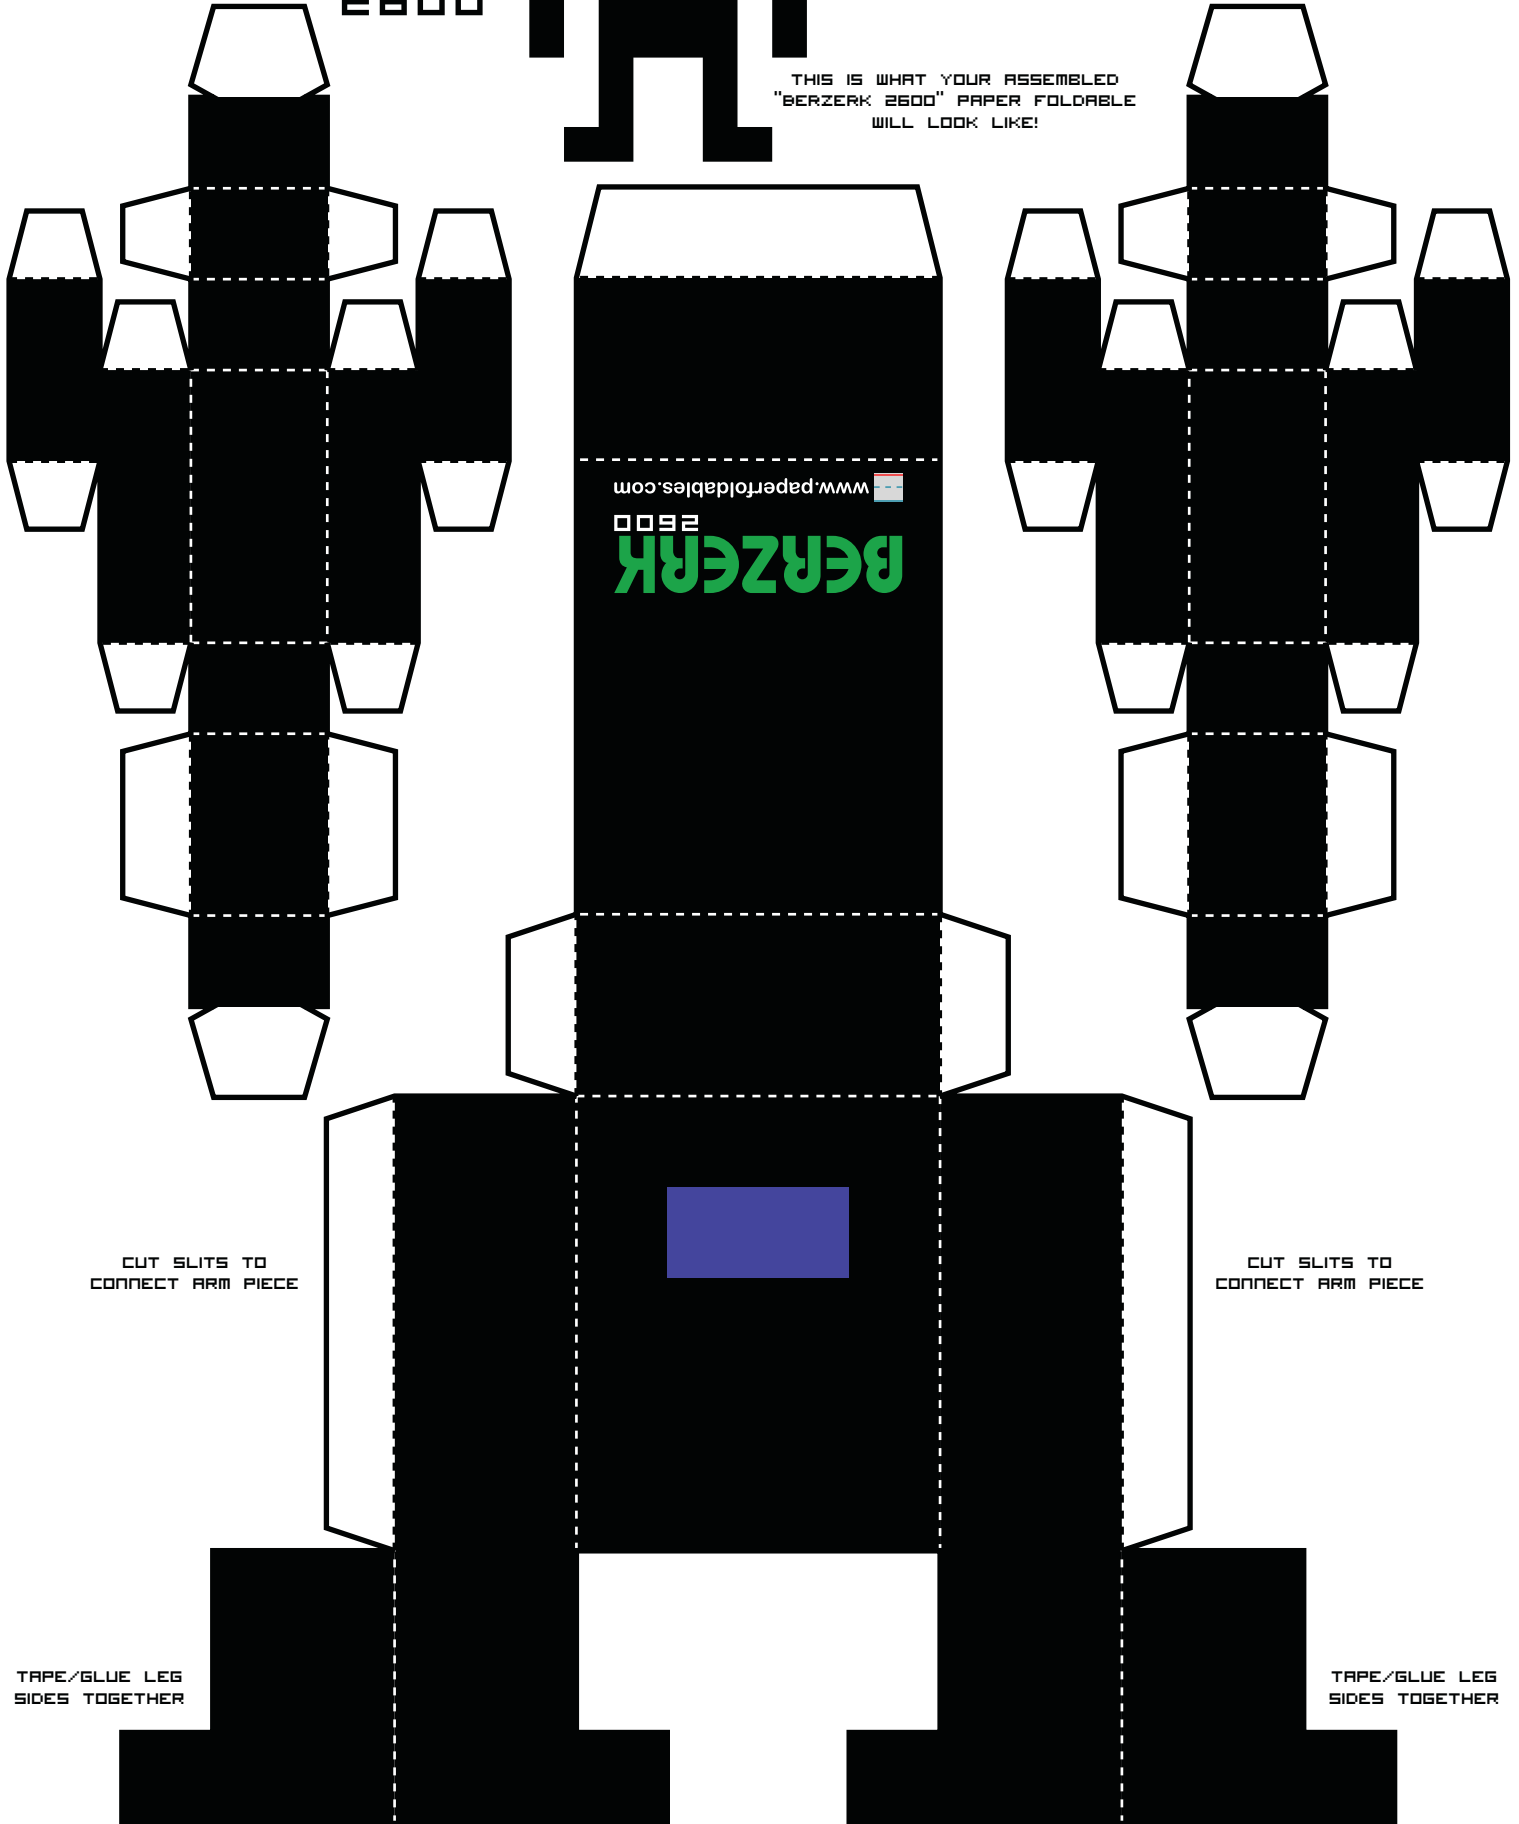

BERZERK

2600

PRINT TEMPLATE ON CARDSTOCK.
CUT-OUT ALONG BLACK OUTLINE.
FOLD ON DOTTED LINES.
TAPE/GLUE FOLDED TABS TO INSIDES.
DOUBLE-SIDED TAPE RECOMMENDED

THIS IS WHAT YOUR ASSEMBLED
"BERZERK 2600" PAPER FOLDABLE
WILL LOOK LIKE!

CUT SLITS TO
CONNECT ARM PIECE

CUT SLITS TO
CONNECT ARM PIECE

TAPE/GLUE LEG
SIDES TOGETHER

TAPE/GLUE LEG
SIDES TOGETHER