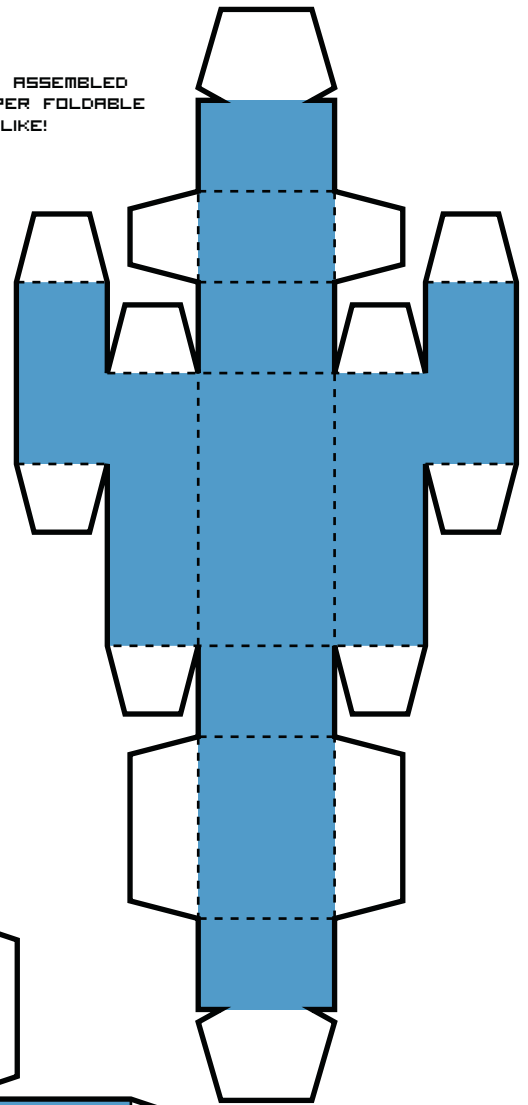

BERZERK

2600

PRINT TEMPLATE ON CARDSTOCK.
CUT-OUT ALONG BLACK OUTLINE.
FOLD ON DOTTED LINES.
TAPE/GLUE FOLDED TABS TO INSIDES.
DOUBLE-SIDED TAPE RECOMMENDED

THIS IS WHAT YOUR ASSEMBLED
"BERZERK 2600" PAPER FOLDABLE
WILL LOOK LIKE!

CUT SLITS TO
CONNECT ARM PIECE

CUT SLITS TO
CONNECT ARM PIECE

TAPE/GLUE LEG
SIDES TOGETHER

TAPE/GLUE LEG
SIDES TOGETHER